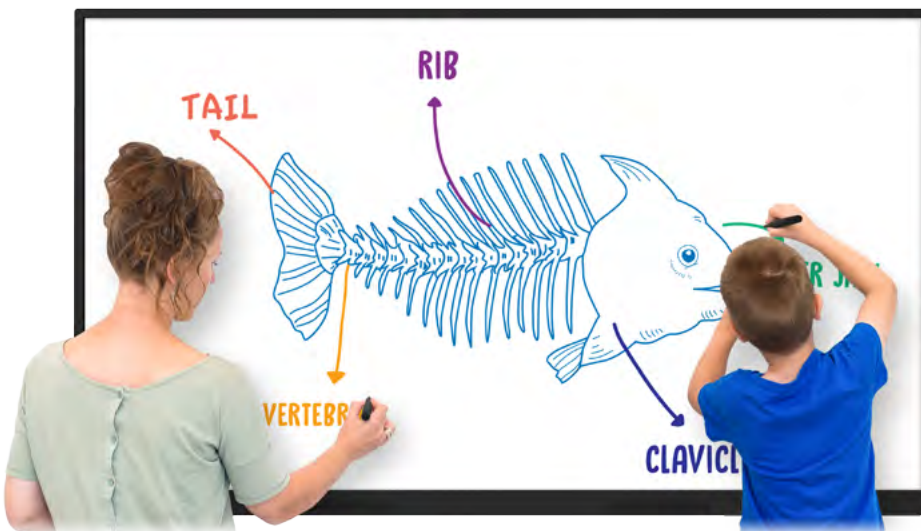

Superb Image Quality

4K Crystal Clear Visuals

The Education Series Interactive Flat Panel Display features native 4K (3840 x 2160) resolution and uses special anti-glare treatment to ensure sharp and clear rendering of images and text under any ambient lighting condition from any viewing angle.

Premium User Experience

Intuitive Interactive Tools

In addition to floating tool bars for easy operation, the series also comes with a range of apps and tools for annotating, whiteboarding, multi-screen casting, file management, voting, and more, to facilitate interactions in any classroom setting.

EShare Pro

With support for two-way mirroring, remote touch control, and file casting, you can wirelessly share content from any laptop, notebook, and mobile phone and enjoy wireless mouse, keyboard, and remote controller functionalities with 128bit encryption to keep your data secure.